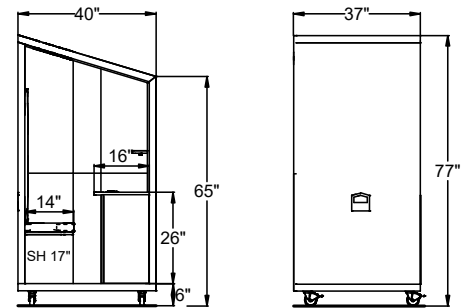

Technical Specifications

Solo

Nook Solo was designed to provide a quiet space for individuals. Solo includes desk surface, seating, shelf, lighting, power, and ventilation as standard features.

Dimensions

Overall	40w x 37d x 77h
Weight	364 lbs
Capacity	1 person (880 lbs total)

Construction

Surfaces	M3 industrial grade particle board with HPL (high pressure laminate) finished on both sides.
Surface edge	PVC
Casters	(4) Locking plate casters (4" h) attached in each corner of base. Casters can be removed.
Power	Desktop Grommet 120V 15A - (1) outlet, (1) USB-A, (1) USB-C. Additional Main power strip integrated in base. Cord length 10' plug and play into standard outlet. Units are not hardwired to maintain mobility.
Shelf	36" x 4" Attached above table surface.
Upholstery	Seat, side and ceiling panels constructed of acoustic foam with backing panels.
Seat panel	Attached with industrial Velcro strips to seat board.
Table	Attached with leg weldment and back wall table mount.
Light	LED strip incorporated in above desk shelf with user remote.
Door	Locks not provided but after market locks may be installed. Glass is standard clear but can be frosted as an option. Contact Customer Service for options.
Assembly	Shipped KD. Panels assemble with screwdriver, cams, and metal and wood dowels. Installation time approximately two hours for a team of two.
Compliance	Nook is both fire and material code compliant.