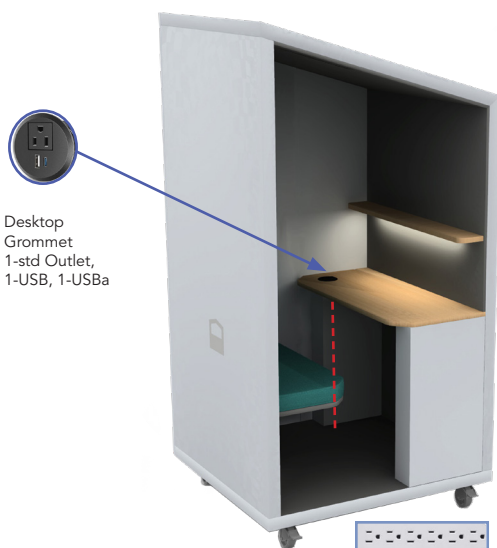

Technical Specifications

Solo

Nook Solo was designed to provide a quiet space for individuals. Solo includes desk surface, seating, shelf, lighting, power, and ventilation as standard features.

Dimensions

Overall	40w x 37d x 77h
Weight	364 lbs
Capacity	1 person (880 lbs total)

Construction

Surfaces	M3 industrial grade particle board with HPL (high pressure laminate) finished on both sides.
Surface edge	PVC
Casters	(4) Locking plate casters (4" h) attached in each corner of base. Casters can be removed.
Power	Desktop Grommet 120V 15A - (1) outlet, (1) USB-A, (1) USB-C. Additional Main power strip integrated in base. Cord length 10' plug and play into standard outlet. Units are not hardwired to maintain mobility.
Shelf	36" x 4" Attached above table surface.
Upholstery	Seat, side and ceiling panels constructed of acoustic foam with backing panels.
Seat panel	Attached with industrial Velcro strips to seat board.
Table	Attached with leg weldment and back wall table mount.
Light	LED strip incorporated in above desk shelf with user remote.
Door	Locks not provided but after market locks may be installed. Glass is standard clear but can be frosted as an option. Contact Customer Service for options.
Assembly	Shipped KD. Panels assemble with screwdriver, cams, and metal and wood dowels. Installation time approximately two hours for a team of two.
Compliance	Nook is both fire and material code compliant.

Power Route

Desktop Grommet
1-std Outlet,
1-USB, 1-USBa

Main Power Strip
Integrated in Nook Base
Surge Protected 10A 4-way 10' cord - plug and play. Exits at base of unit through cut-out.

Acoustical Properties