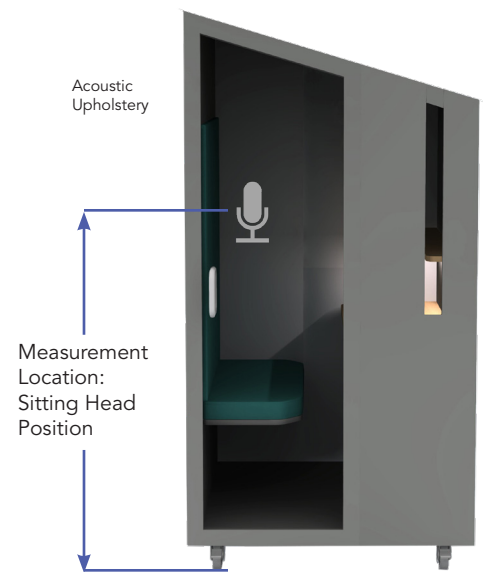

Technical Specifications

Solo

Nook Solo was designed to provide a quiet space for individuals. Solo includes desk surface, seating, shelf, lighting, power, and ventilation as standard features.

Dimensions

Overall	40w x 37d x 77h
Weight	364 lbs
Capacity	1 person (880 lbs total)

Construction

Surfaces	M3 industrial grade particle board with HPL (high pressure laminate) finished on both sides.
Surface edge	PVC
Casters	(4) Locking plate casters (4" h) attached in each corner of base. Casters can be removed.
Power	Desktop Grommet 120V 15A - (1) outlet, (1) USB-A, (1) USB-C. Additional Main power strip integrated in base. Cord length 10' plug and play into standard outlet. Units are not hardwired to maintain mobility.
Shelf	36" x 4" Attached above table surface.
Upholstery	Seat, side and ceiling panels constructed of acoustic foam with backing panels.
Seat panel	Attached with industrial Velcro strips to seat board.
Table	Attached with leg weldment and back wall table mount.
Light	LED strip incorporated in above desk shelf with user remote.
Door	Locks not provided but after market locks may be installed. Glass is standard clear but can be frosted as an option. Contact Customer Service for options.
Assembly	Shipped KD. Panels assemble with screwdriver, cams, and metal and wood dowels. Installation time approximately two hours for a team of two.
Compliance	Nook is both fire and material code compliant.

Power Route

Desktop Grommet
1-std Outlet,
1-USB, 1-USBa

Main Power Strip
Integrated in Nook Base
Surge Protected 10A 4-way 10' cord - plug and play. Exits at base of unit through cut-out.

Acoustical Properties

66dbA

DOOR

3'-0"

Measurement:
Distance From the Door

Nook Solo with door provides a reduced noise environment (up to 23 decibels).