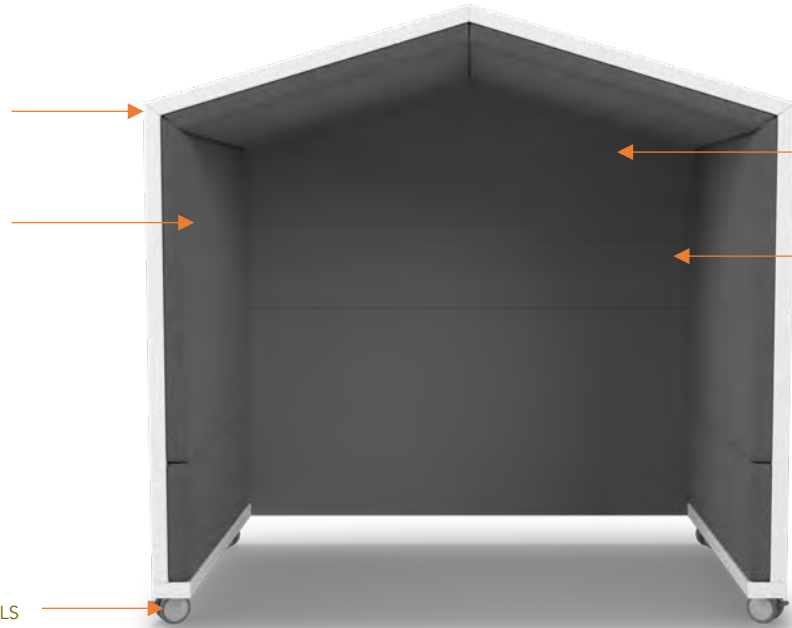

PITCHED ROOF
ADDS SAFETY & PROTECTION
IMPROVES INTIMACY & PRIVACY

ACOUSTIC UPHOLSTERY
FOR A QUIET ENVIRONMENT
WITHOUT ISOLATING USERS

MODULAR PARTS
EASY TO CHANGE & REPLACE
ADDS FLEXIBILITY & LONG-LIFE

FULLY MOBILE
ON HEAVY-DUTY LOCKABLE WHEELS

USER CONTROLLED LIGHTING
RGB LED. ENHANCES MOOD AND
IMPROVES BRAIN PROCESSING POWER

REMOVABLE UPPER WALL
FOR GREATER OPENNESS &
PLACEMENT AGAINST WINDOWS

AVAILABLE IN A RANGE OF FINISHES
OAK WHITE GREY BLACK

The Nook Shelter is a paradigm shifting product for making greater use of existing space and current furniture assets.

Combine with onsite resources to create a mindful and inclusive sanctuary space. Fit with AV assets to host presentations.

Dovetails with Nook Huddle pod to create a more enclosed space within a space.

Install adjustable height desking to create a wheelchair accessible protective workstation.